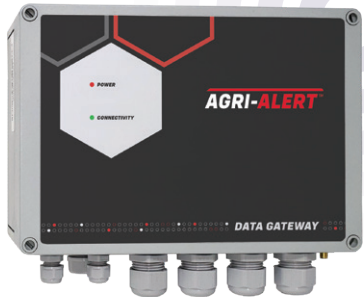

THE ALL-NEW
AGRI-ALERT™

ALARMINGLY
DEPENDABLE.

Say hello to next-gen reliability. The all new Agri-Alert has multiple connectivity options so you can rest easy with a strong signal for accurate alarms.

STRONG CONNECTION

Use your existing Internet, or subscribe to Agri-Alert's multi-carrier cellular service to ensure your barns have a connection you can count on - even in rural areas.

PEACE-OF-MIND FROM ANYWHERE

Agri-Alert makes it easy to remotely monitor your barns from your phone, tablet or PC. You'll even be alerted if the power goes out. So, you can stay where you are and know your animals are protected.

RELIABILITY AT HEART

Agri-Alert's Data Gateway is the core of the system, letting you monitor up to 8 zones and connect all your sensors to track temperature, water, power, and more. You can even use Agri-Alert's powerful signal as an Internet access point to connect your other AP products.