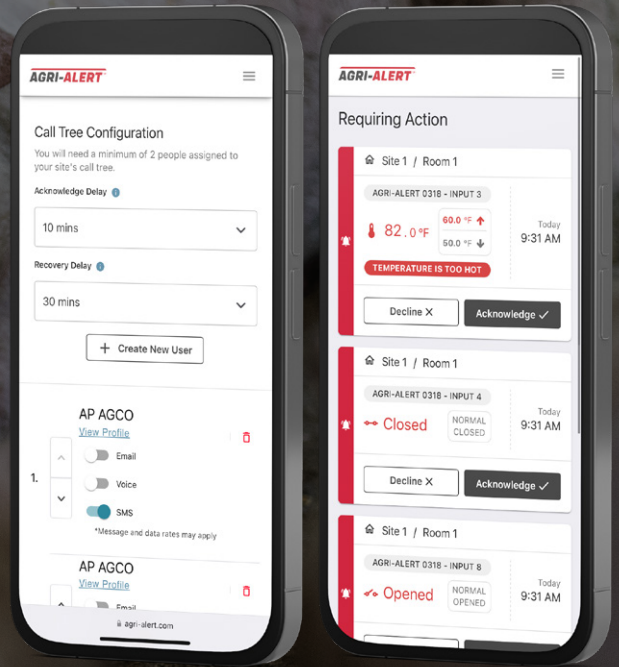

The all new Agri-Alert has been upgraded with next-gen 5G connectivity because your hogs and your peace of mind matter. Now, your barn stays connected, ensuring you're always in the know and allowing you to correct issues before they get out of control.

JOSH QUINT
SR. MANAGER, AGRI-ALERT

UPGRADING IS EASY

Already an Agri-Alert 800EZE customer? Upgrading is a snap. Simply plug and play. **Ask your dealer how.**