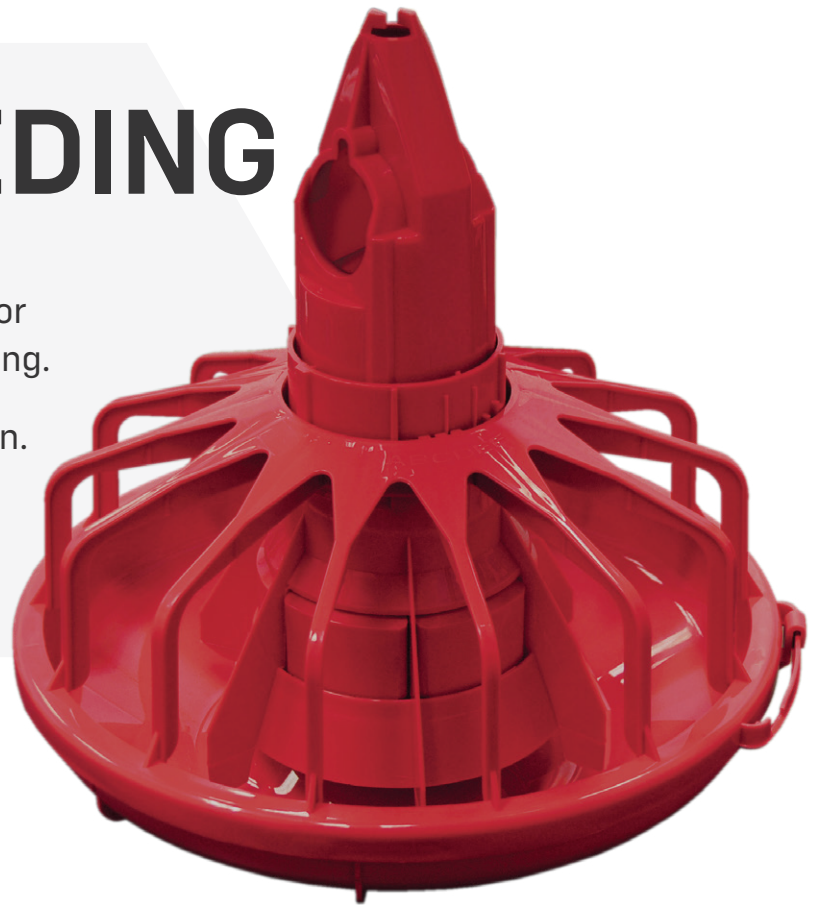

# E-FEEDER

PAN FEEDER

# Flexible **FLOOD FEEDING**

The all-plastic E-feeder is a dependable flood feeder designed for long life and dependable flood feeding.

- 14-spoke design for bird separation.
- Adjustable feed depth levels.
- Flood feeding window.
- Simple to install.
- Optional 2-piece drop tube.

OPTIONAL 2-PIECE DROP TUBE

ADJUSTABLE FEED DEPTH LEVELS

For more information,  
contact your Cumberland  
representative or visit  
[cumberlandpoultry.com](http://cumberlandpoultry.com)