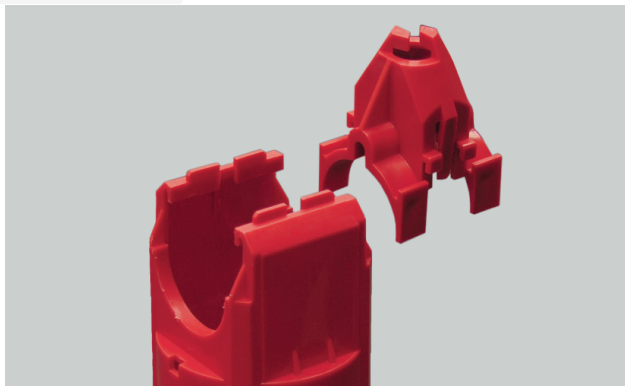

# E-FEEDER

PAN FEEDER

# Flexible **FLOOD FEEDING**

The all-plastic E-feeder is a dependable flood feeder designed for long life and dependable flood feeding.

- 14-spoke design for bird separation.
- Adjustable feed depth levels.
- Flood feeding window.
- Simple to install.
- Optional 2-piece drop tube.

OPTIONAL 2-PIECE DROP TUBE

ADJUSTABLE FEED DEPTH LEVELS

For more information,  
contact your Cumberland  
representative or visit  
[cumberlandpoultry.com](http://cumberlandpoultry.com)